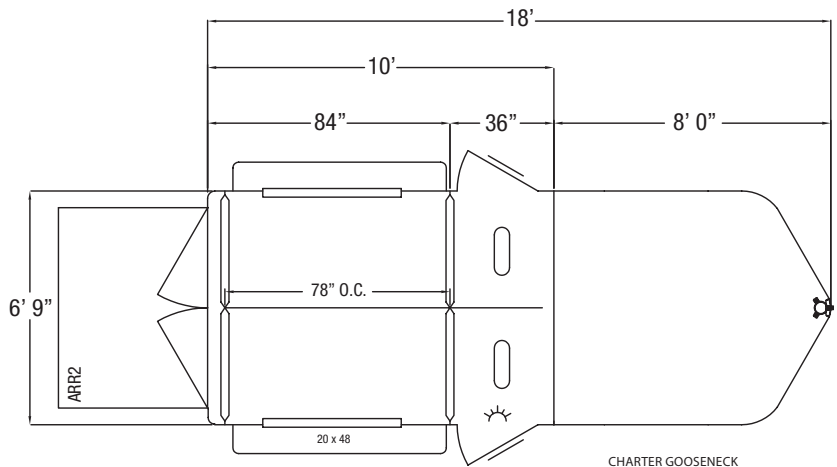

CHARTER GOOSENECK

FRONT TACK STORAGE

(Charter TR SE only)

- Locking door with sliding window
- Rubber floor mats
- Dome light
- 6 Tack hooks
- Blanket bar
- Brush tray
- 20" x 36" Windows in the nose
- 2 Saddle racks