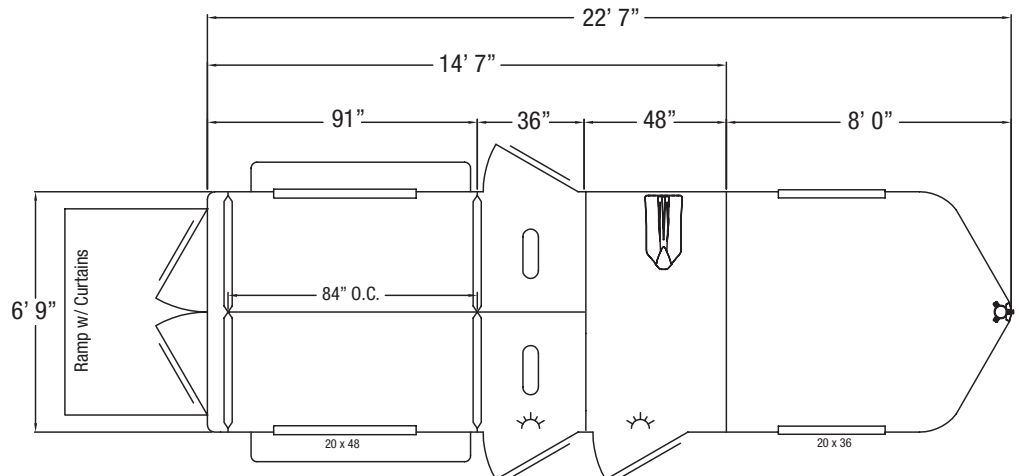

CHARTER TR SE GOOSENECK

POPULAR OPTIONS

- Spare tire (Charter)
- Load lights
- Skin colors: white, black, silver, charcoal, champagne
- Additional interior dome light(s)