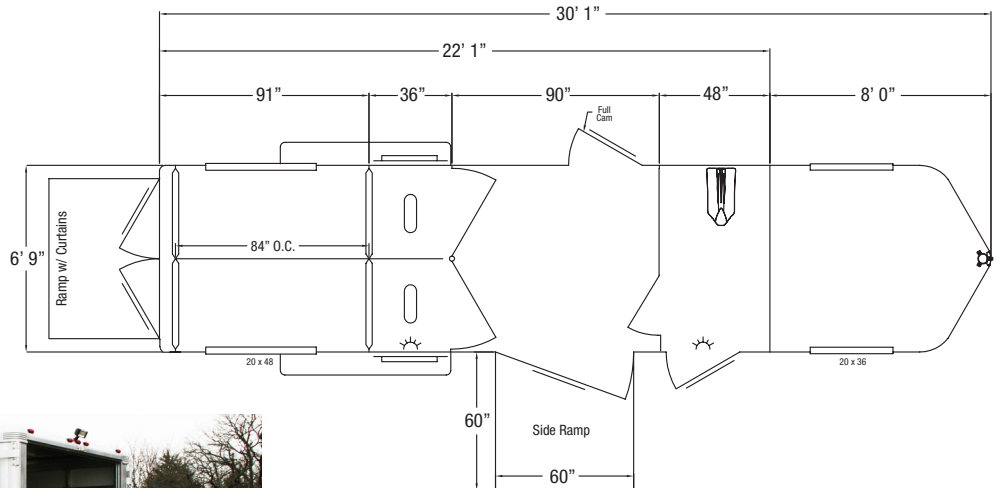

HORSE AREA

- Padded airflow head and shoulder divider with butt bar and breast bar per stall
- Floor mats in horse area
- Large sliding window per stall
- 2 Sliding windows in the tail curtains

FRONT TACK STORAGE

- Locking tack door with window
- Rubber floor mats
- Dome light
- 6 Tack hooks
- Blanket bar
- Brush tray
- 20" x 36" Windows in the nose
- 2 Saddle racks
- Access door from tack room to horse area

POPULAR OPTIONS

- Additional interior dome lights
- Load lights
- Skin colors: white, black, silver, charcoal, champagne
- Horse vent(s)
- Camper vent
- Face guards