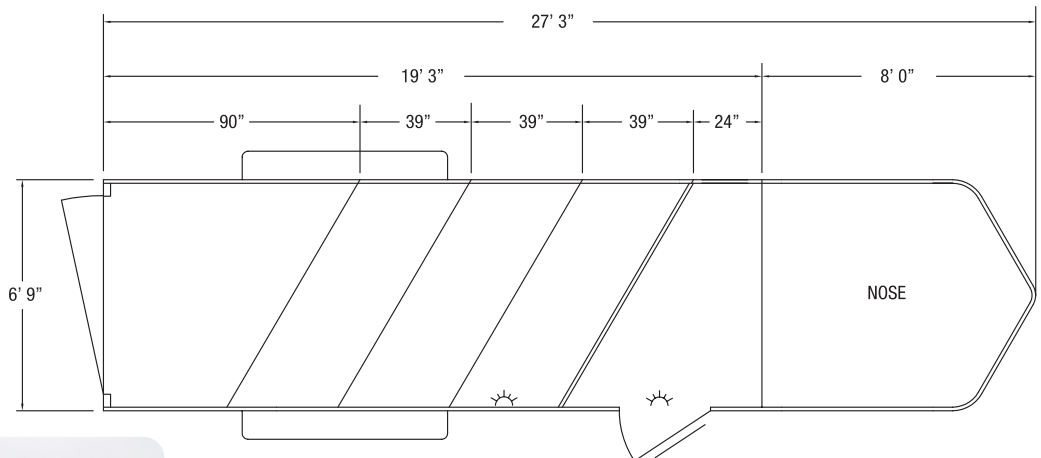

AVAILABLE IN 2-10 HORSE MODELS

All dimensions are approximate. Photos may show options. Due to constant product improvements, specifications, component parts, standard and optional equipment are subject to change without notice or obligation. Refer to standard and special features for specifics. See your dealer for warranty details. 2021 © Sundowner Trailers, Inc. (07.27.21)

SUNDOWNER TRAILERS, INC.

9805 OK Highway 48 South • Coleman, Oklahoma 73432-8523

800-438-4294 • sundownertrailer.com