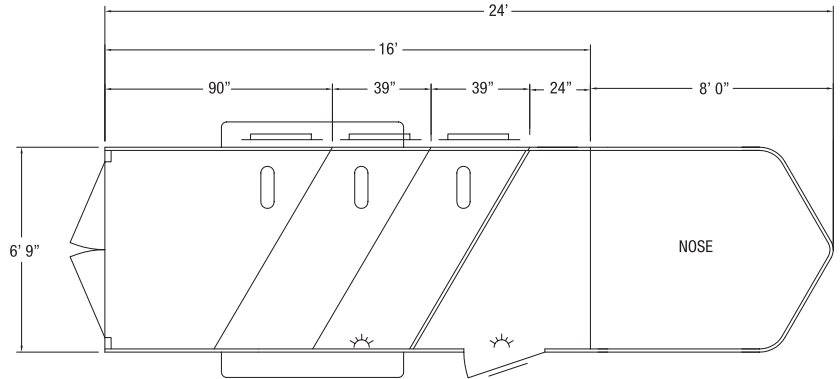

Also available in 2 - 10 HORSE