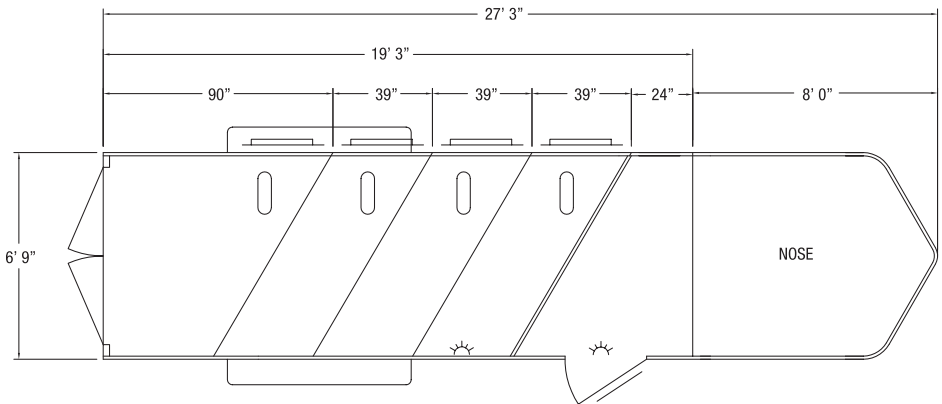

Also available in 2 - 10 HORSE