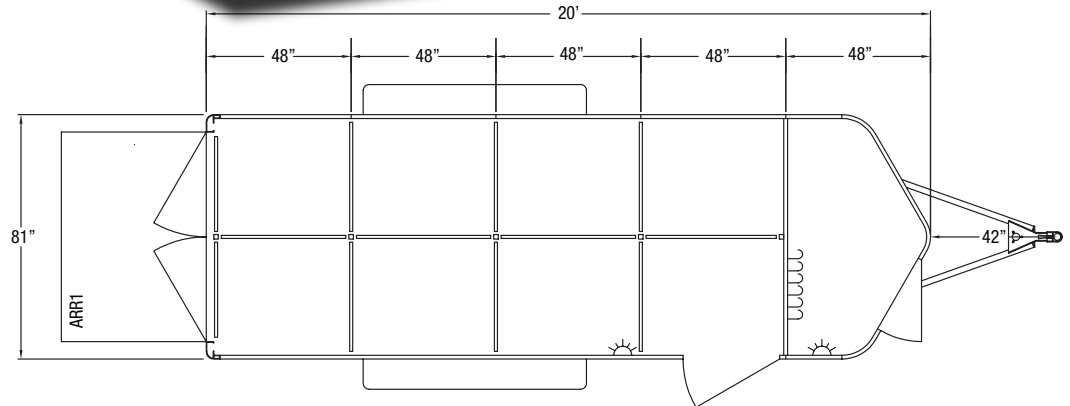

STANDARD FEATURES

- 2 5/16" Bumper pull hitch
- 6'9" Wide
- 5'6" Tall
- 16' or 20' long
- All aluminum construction
- All aluminum floor
- Extruded aluminum sides
- Prepainted aluminum skin
- Stainless steel strip on nose
- Painted steel pens
- 3 Air gaps with removable Plexiglas slats
- 1 Dome light inside stock area
- 6 Pens on a 16' and 8 pens on a 20'
- Double rear doors with air gaps and Plexiglas
- 50/50 Removable pens
- 2 Feeder rods per pen
- Side access door with butterfly latch and locking hasp
- LED clearance and tail lights
- Rubber torsion axles
- 4 Wheel electric brakes with safety breakaway
- Rear ramp
- Top wind jack

FRONT TACK STORAGE

- 4' Straight wall tack room
- Locking tack door
- Dome light
- Plexiglas storage compartment
- Rubber floor mats

POPULAR OPTIONS

- Skin colors: white, black, silver, charcoal, champagne
- Polished side slats
- Stainless steel skin
- Additional height
- Additional width, 7'6" or 8'
- Additional lighting
- Generator
- Air conditioner
- Spare tire
- Lined and insulated roof
- Vents
- Water system
- Mister system
- Tie rings

All dimensions are approximate. Photos may show options. Due to constant product improvements, specifications, component parts, standard and optional equipment are subject to change without notice or obligation. Refer to standard and special features for specifics. See your dealer for warranty details. 2021 © Sundowner Trailers, Inc. (7.27.21)

SUNDOWNER TRAILERS, INC.

9805 OK Highway 48 South • Coleman, Oklahoma 73432-8523
800-438-4294 • sundownertrailer.com