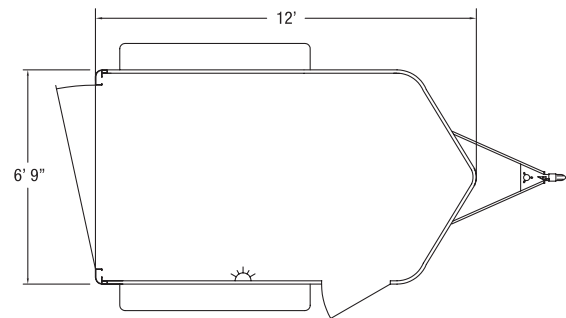

All dimensions are approximate. Photos may show options. Due to constant product improvements, specifications, component parts, standard and optional equipment are subject to change without notice or obligation. Refer to standard and special features for specifics. See your dealer for warranty details. 2021 © Sundowner Trailers, Inc (07.27.21)

SUNDOWNER TRAILERS, INC.

9805 OK Highway 48 South • Coleman, Oklahoma 73432-8523

800-438-4294 • sundownertrailer.com