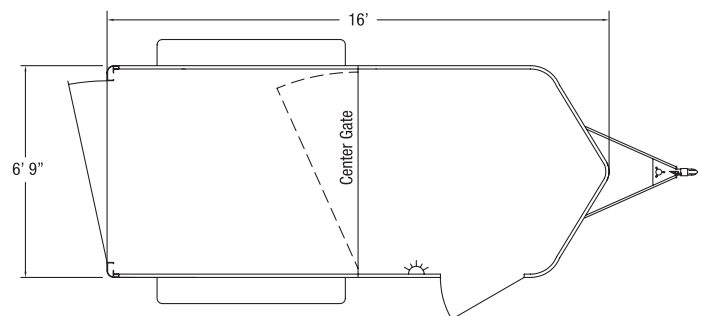

All dimensions are approximate. Photos may show options. Due to constant product improvements, specifications, component parts, standard and optional equipment are subject to change without notice or obligation. Refer to standard and special features for specifics. See your dealer for warranty details. 2021 © Sundowner Trailers, Inc (07.27.21)

SUNDOWNER TRAILERS, INC.

9805 OK Highway 48 South • Coleman, Oklahoma 73432-8523

800-438-4294 • sundownertrailer.com