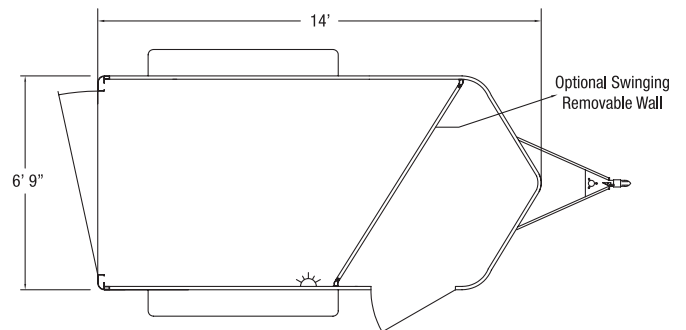

All dimensions are approximate. Photos may show options. Due to constant product improvements, specifications, component parts, standard and optional equipment are subject to change without notice or obligation. Refer to standard and special features for specifics. See your dealer for warranty details. 2021 © Sundowner Trailers, Inc (07.27.21)

SUNDOWNER TRAILERS, INC.

9805 OK Highway 48 South • Coleman, Oklahoma 73432-8523

800-438-4294 • sundownertrailer.com