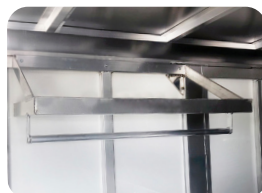

SuperTack

GOOSENECK

The Sundowner SuperTack is the all aluminum gooseneck slant load trailer of the working equestrian's dream. The SuperTack accommodates from 2-6 horses and features a spacious front tack room with double doors, rubber floor mats, swing out saddle racks, hat shelf with clothes rod, blanket tree, bridle bars and three corner shelves. The horse area has 60/40 rear doors, collapsible rear tack, drop down feed windows with face grills, dome light per stall, side access door on the first stall with a drop down window, 20x24 window per stall on the curb side and many more options!

STANDARD FEATURES

- 2 5/16" Gooseneck hitch, adjustable
- 6' 9" Wide
- 7' Tall
- 2 to 6 Horse
- Slant load
- 39" Wide stalls
- All aluminum construction
- Interlocking extruded aluminum floor
- Prepainted aluminum skin
- Stainless steel nose wrap
- 60/40 Rear doors (left door no window; right door w/window)
- Rubber torsion axles
- 235/16 Tires, nitrogen filled
- Spare tire
- Aluminum wheels
- 4 Wheel electric brakes with safety breakaway
- Rear rubber bumper
- LED load lights one at rear door and 1 over front double tack doors
- LED clearance lights
- 4 LED tail lights
- Full length running boards
- Collapsible rear tack
- Drop leg jack
- Graphics

POPULAR OPTIONS

- Skin colors: white, black, silver, charcoal, champagne
- Feed bags
- Extra height
- Extra lighting
- Rear ramp

HORSE AREA

- Floor mats
- 48" SunCoated™
- 39" Wide stalls, slant load
- Tubing head and shoulder dividers with pads
- Extruded lower partition on first stall
- Drop down feed window with face grill per stall (head side)
- 20 x 24 window per stall curb side
- Side door with drop down window in first stall
- Pop up horse vent per stall
- Dome light per stall
- 2 Inside and one outside tie ring per stall