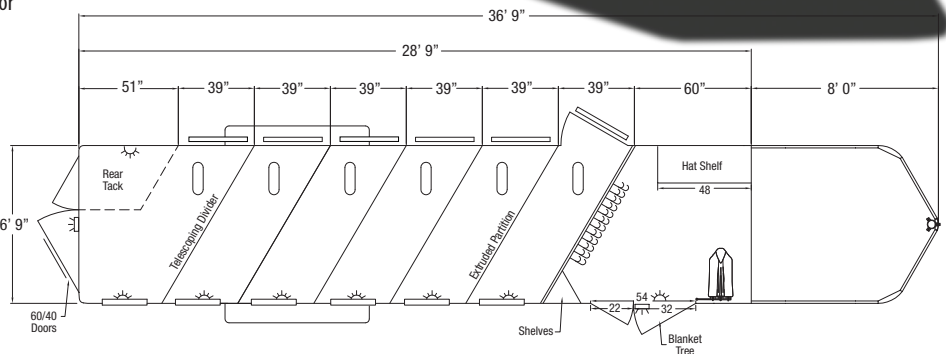

SuperTack

GOOSENECK

The Sundowner SuperTack is the all aluminum gooseneck slant load trailer of the working equestrian's dream. The SuperTack accommodates from 2-6 horses and features a spacious front tack room with double doors, rubber floor mats, swing out saddle racks, hat shelf with clothes rod, blanket tree, bridle bars and three corner shelves. The horse area has 60/40 rear doors, collapsible rear tack, drop down feed windows with face grills, dome light per stall, side access door on the first stall with a drop down window, 20x24 window per stall on the curb side and many more options!

STANDARD FEATURES

- 2 5/16" Gooseneck hitch, adjustable
- 6' 9" Wide
- 7' Tall
- 2 to 6 Horse
- Slant load
- 39" Wide stalls
- All aluminum construction
- Interlocking extruded aluminum floor
- Prepainted aluminum skin
- Stainless steel nose wrap
- 60/40 Rear doors (left door no window; right door w/window)
- Rubber torsion axles
- 235/16 Tires, nitrogen filled
- Spare tire
- Aluminum wheels
- 4 Wheel electric brakes with safety breakaway
- Rear rubber bumper
- LED load lights one at rear door and 1 over front double tack doors
- LED clearance lights
- 4 LED tail lights
- Full length running boards
- Collapsible rear tack
- Drop leg jack
- Graphics

POPULAR OPTIONS

- Skin colors: white, black, silver, charcoal, champagne
- Feed bags
- Extra height
- Extra lighting
- Rear ramp

HORSE AREA

- Floor mats
- 48" SunCoated™
- 39" Wide stalls, slant load
- Tubing head and shoulder dividers with pads
- Extruded lower partition on first stall
- Drop down feed window with face grill per stall (head side)
- 20 x 24 window per stall curb side
- Side door with drop down window in first stall
- Pop up horse vent per stall
- Dome light per stall
- 2 Inside and one outside tie ring per stall