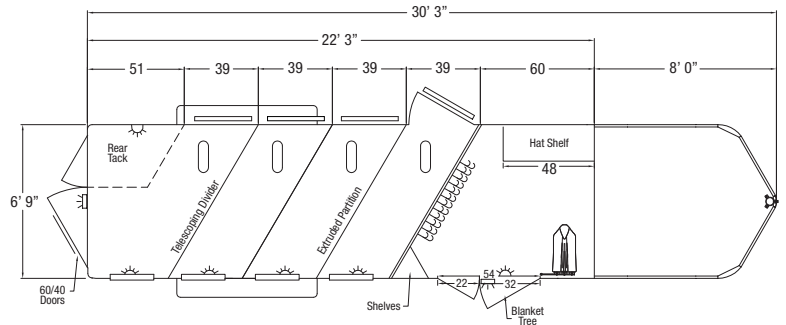

POPULAR OPTIONS

- Skin colors: white, black, silver, charcoal, champagne
- Feed bags
- Extra height
- Extra lighting
- Rear ramp

HORSE AREA

- Floor mats
- 48" SunCoated™
- 39" Wide stalls, slant load
- Tubing head and shoulder dividers with pads
- Extruded lower partition on first stall
- Drop down feed window with face grill per stall (head side)
- 20 x 24 window per stall curb side
- Side door with drop down window in first stall
- Pop up horse vent per stall
- Dome light per stall
- 2 Inside and one outside tie ring per stall